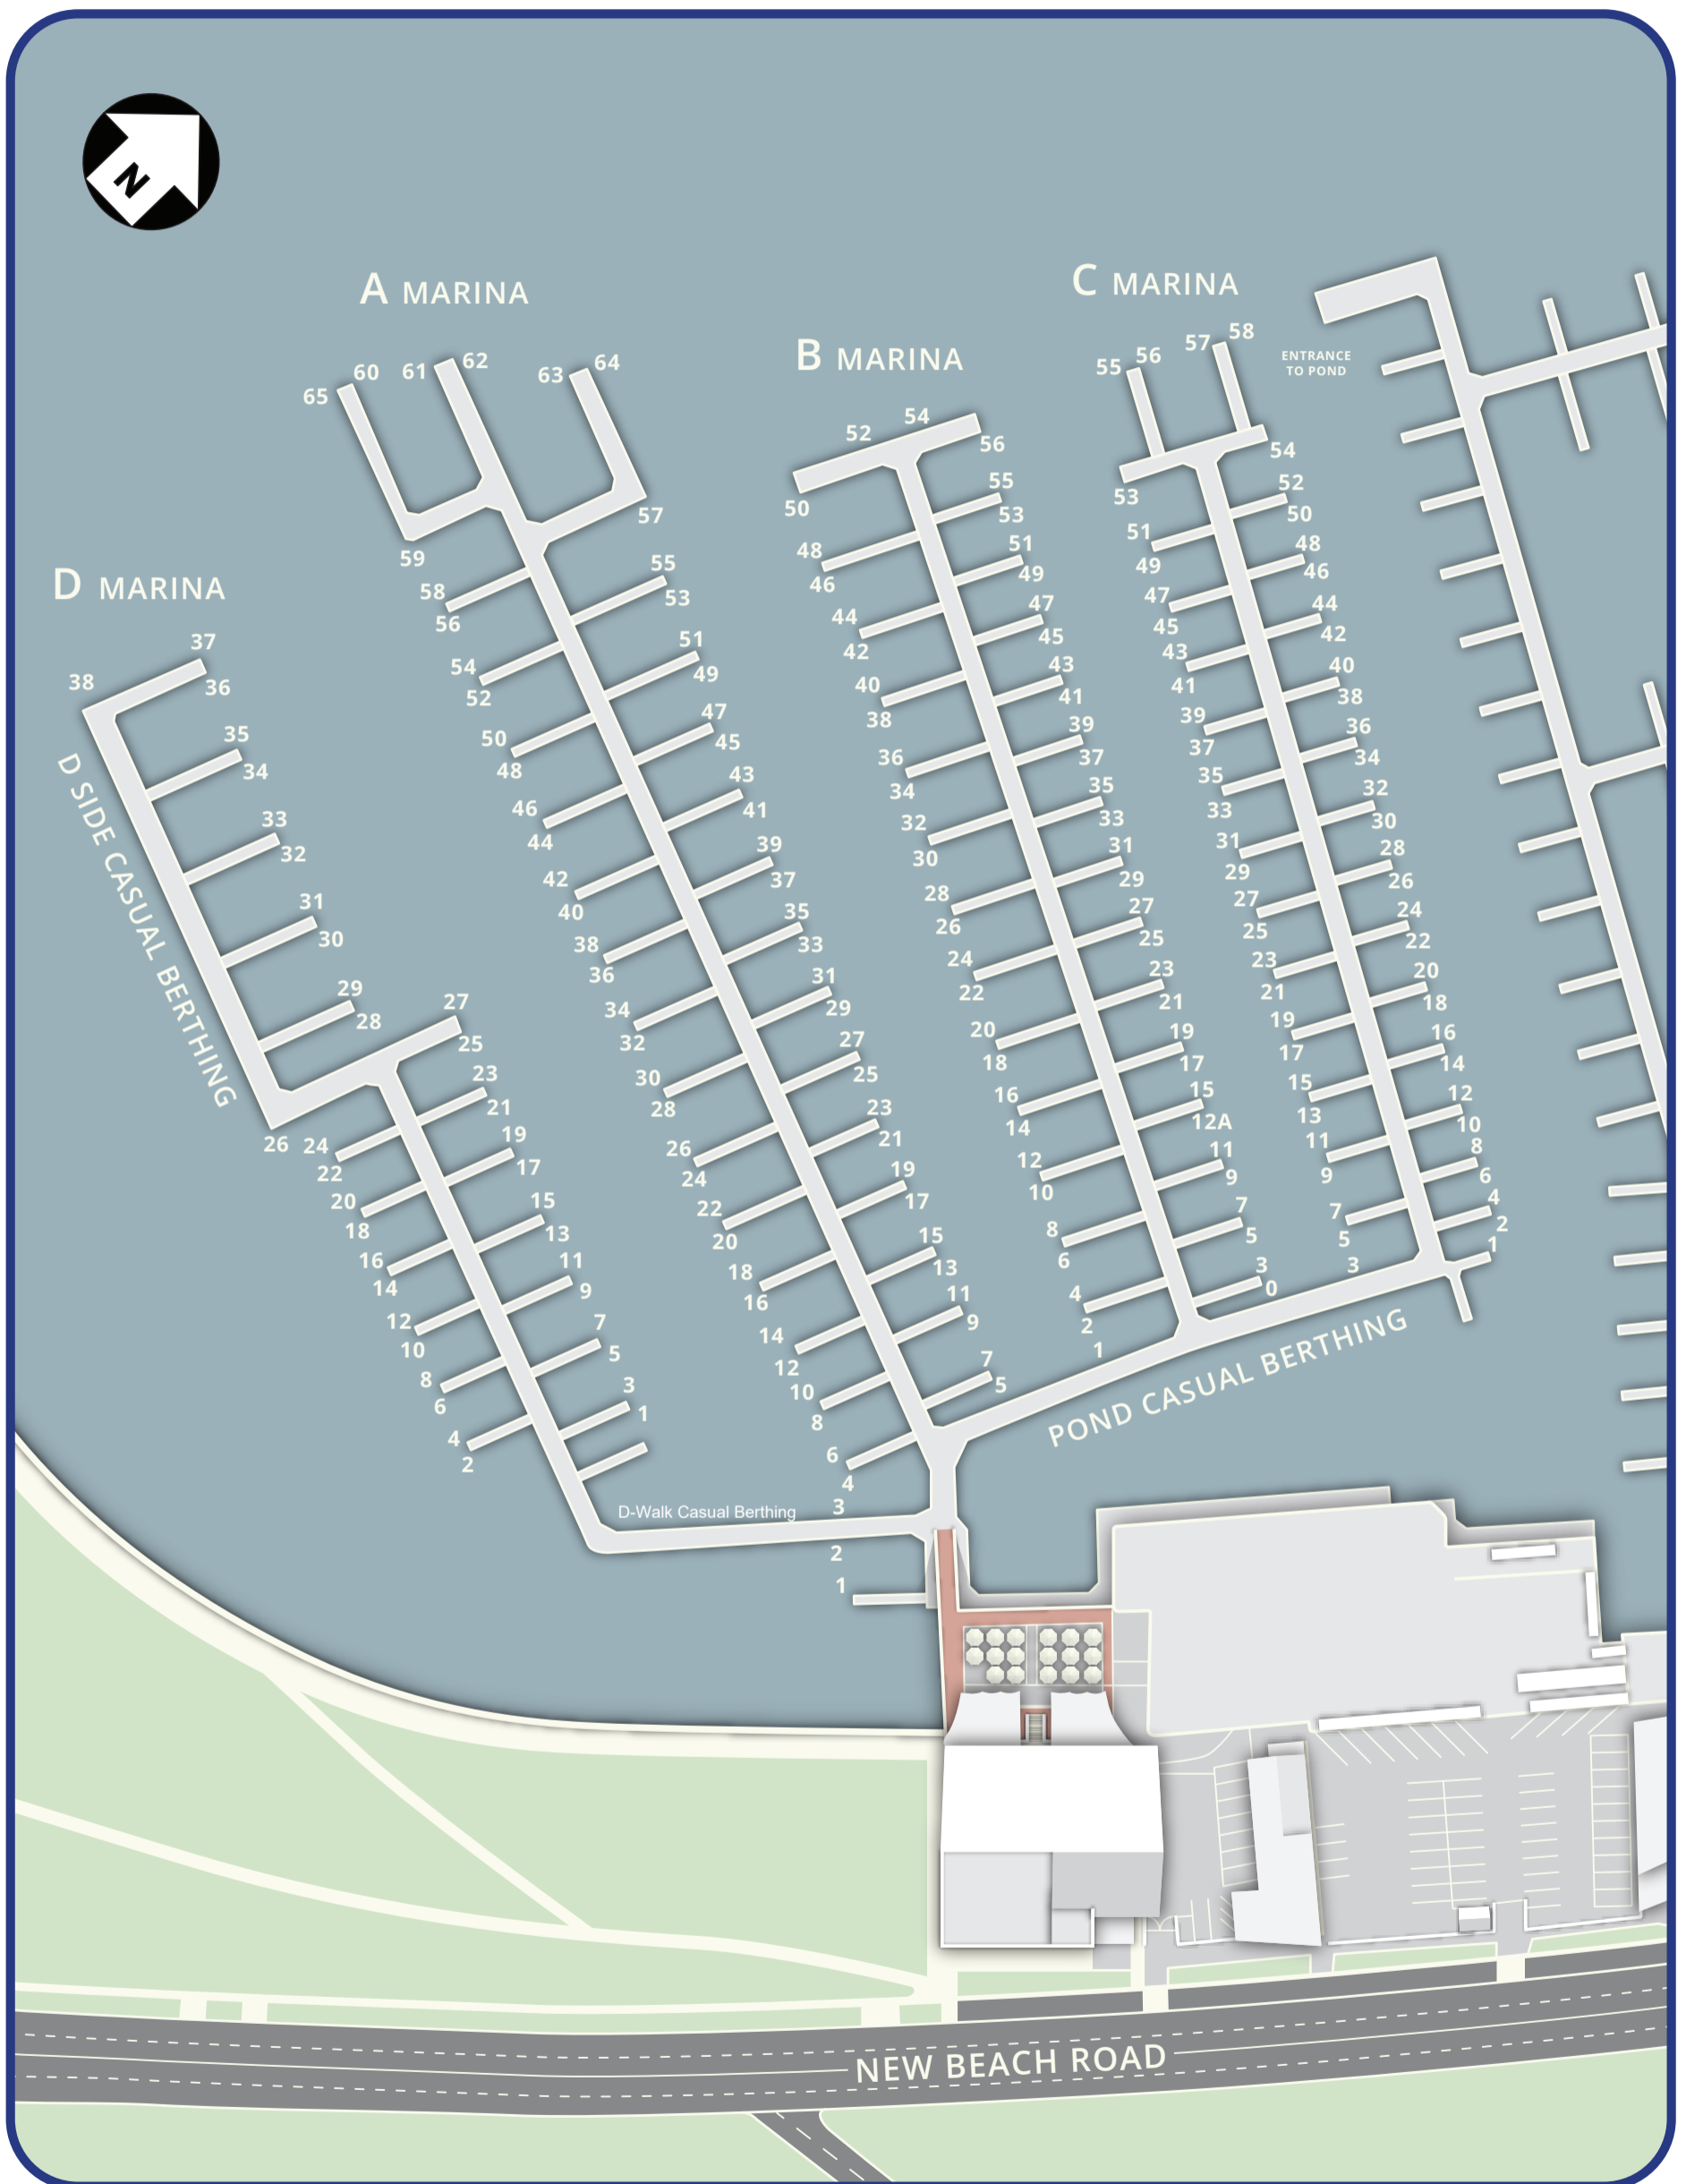

# Marina Berthing Plan

**CRUISING YACHT CLUB OF AUSTRALIA**

*Home of the Rolex Sydney Hobart Yacht Race*